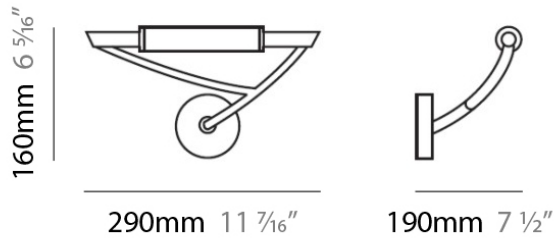

WINGS SURFACE

D83036

GENERAL

Series: Wings _____
Brand: Panzeri _____
Division: Design _____
Mounting Type: Surface _____
Mounting Location: Wall _____
Subcategory: Ambient _____

PHYSICAL

Shape: Abstract _____
Length (mm): 290 _____
Length (in): 11 1/2 _____
Height (mm): 160 _____
Height (in): 6 1/4 _____
Extension (mm): 190 _____
Extension (in): 7 1/2 _____
Light Distribution: Omnidirectional _____
Weight (kg): 1.23 _____
Weight (lbs): 2.7 _____
Diffuser: Matte White Printed Pyrex _____
Fixture Finish: Metallic Gray _____
Fixture Material: Metal _____

ELECTRICAL

Number of Lamps: 1 _____
Lamp Type: LED Retrofit / Halogen _____
Lamp Shape: T3 _____
Bulb Included: Bulb Not Included _____
Total Output Wattage (W): 28 / 200 _____
Max. Wattage Per Lamp (W): 28 / 200 _____
Lamp Base: RSC _____
Input Voltage (V): 120 _____

LED

OPTICAL

RATINGS AND CERTIFICATIONS

Certified By: CSA Certified to UL and CSA Standards _____
IP rating: IP20 _____